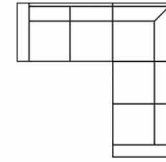

2 seater*
Art. No.: 12778
Dimensions:
H96 x D96 x W151cm

3 seater*
Art. No.: 12779
Dimensions:
H96 x D96 x W208cm

Open corner (L)*
Art. No.: 13549
Dimensions:
H96 x D220 x W285cm

Open corner (R)*
Art. No.: 13550
Dimensions:
H96 x D220 x W285cm

1 seater + corner 90 +
2 seater*
Art. No.: 13037
Dimensions:
H96 x D171 x W228cm

2 seater + corner 90 +
1 seater*
Art. No.: 13036
Dimensions:
H96 x D171 x W228cm

* Arm cushion is included

DORSET

1,5 seater without arms+
corner 90 + 3 seater*
Art. No.: 14277
Dimensions:
H96 x D184 x W285cm

3 seater + corner 90 +
1,5 seater without arms*
Art. No.: 14278
Dimensions:
H96 x D184 x W285cm

1 seater+corner 90+
3 seater*
Art. No.: 13618
Dimensions:
H96 x D171 x W285cm

3 seater+corner 90+
1 seater*
Art. No.: 13619
Dimensions:
H96 x D171 x W285cm

2 seater + corner 90 +
2 seater
Art. No.: 14012
Dimensions:
H96 x D228 x W228cm

Footstool with storage +
1,5 seater + corner 90 +
2 seater*
Art. No.: 14527
Dimensions:
H96 x D244 x W228cm

2 seater + corner 90 +
1,5 seater + footstool
with storage*
Art. No.: 14528
Dimensions:
H96 x D244 x W228cm