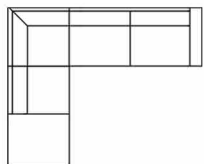

Footstool + 1,5 seater +
corner 90 + 3 seater*
Art. No.: 14389
Dimensions:
H96 x D244 x W285cm

3 seater + corner 90 +
1,5 seater + footstool*
Art. No.: 14390
Dimensions:
H96 x D244 x W285cm

Footstool with storage +
1,5 seater + corner 90 +
3 seater (R)*
Art. No.: 14296
Dimensions:
H96 x D184 x W285cm

3 seater + corner 90 +
1,5 seater + footstool
with storage (L)*
Art. No.: 14297
Dimensions:
H96 x D184 x W285cm

2 seater+corner 90+
3 seater*
Art. No.: 12932
Dimensions:
H96 x D228 x W285cm

3 seater+corner 90+
2 seater*
Art. No.: 12933
Dimensions:
H96 x D228 x W285cm

Technical data

Footstool without storage
(square) + 1,5 seater +
corner 90 + 3 seater *
Art. No.: 14756
Dimensions:
H96 x D280 x W285cm

3 seater + corner 90 +
1,5 seater + footstool
without storage (square)*
Art. No.: 14757
Dimensions:
H96 x D280 x W285cm