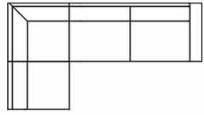

1 seater intermodule
without arms
Art. No.: 14562
Dimensions:
H96 x D96 x W56cm

1,5 seater intermodule
without arms
Art. No.: 14576
Dimensions:
H96 x D96 x W88cm

1 seater
Art. No.: 12777
Dimensions:
H96 x D96 x W93cm

2 seater*
Art. No.: 12778
Dimensions:
H96 x D96 x W151cm

3 seater*
Art. No.: 12779
Dimensions:
H96 x D96 x W208cm

Open corner (L)*
Art. No.: 13549
Dimensions:
H96 x D220 x W285cm

Open corner (R)*
Art. No.: 13550
Dimensions:
H96 x D220 x W285cm

1 seater + corner 90 +
2 seater*
Art. No.: 13037
Dimensions:
H96 x D171 x W228cm

2 seater + corner 90 +
1 seater*
Art. No.: 13036
Dimensions:
H96 x D171 x W228cm

* Arm cushion is included

DORSET

1,5 seater without arms+
corner 90 + 3 seater*
Art. No.: 14277
Dimensions:
H96 x D184 x W285cm

3 seater + corner 90 +
1,5 seater without arms*
Art. No.: 14278
Dimensions:
H96 x D184 x W285cm

1 seater+corner 90+
3 seater*
Art. No.: 13618
Dimensions:
H96 x D171 x W285cm

3 seater+corner 90+
1 seater*
Art. No.: 13619
Dimensions:
H96 x D171 x W285cm