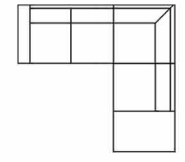

2 seater*
Art. No.: 12778
Dimensions:
H96 x D96 x W151cm

3 seater*
Art. No.: 12779
Dimensions:
H96 x D96 x W208cm

Open corner (L)*
Art. No.: 13549
Dimensions:
H96 x D220 x W285cm

Open corner (R)*
Art. No.: 13550
Dimensions:
H96 x D220 x W285cm

1 seater + corner 90 +
2 seater*
Art. No.: 13037
Dimensions:
H96 x D171 x W228cm

2 seater + corner 90 +
1 seater*
Art. No.: 13036
Dimensions:
H96 x D171 x W228cm

* Arm cushion is included

DORSET

1,5 seater without arms+
corner 90 + 3 seater*
Art. No.: 14277
Dimensions:
H96 x D184 x W285cm

3 seater + corner 90 +
1,5 seater without arms*
Art. No.: 14278
Dimensions:
H96 x D184 x W285cm

1 seater+corner 90+
3 seater*
Art. No.: 13618
Dimensions:
H96 x D171 x W285cm

3 seater+corner 90+
1 seater*
Art. No.: 13619
Dimensions:
H96 x D171 x W285cm

2 seater + corner 90 +
2 seater
Art. No.: 14012
Dimensions:
H96 x D228 x W228cm

Footstool with storage +
1,5 seater + corner 90 +
2 seater*
Art. No.: 14527
Dimensions:
H96 x D244 x W228cm

2 seater + corner 90 +
1,5 seater + footstool
with storage*
Art. No.: 14528
Dimensions:
H96 x D244 x W228cm