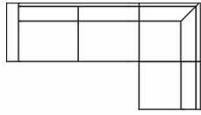

2 seater*
Art. No.: 12778
Dimensions:
H96 x D96 x W151cm

3 seater*
Art. No.: 12779
Dimensions:
H96 x D96 x W208cm

Open corner (L)*
Art. No.: 13549
Dimensions:
H96 x D220 x W285cm

Open corner (R)*
Art. No.: 13550
Dimensions:
H96 x D220 x W285cm

1 seater + corner 90 +
2 seater*
Art. No.: 13037
Dimensions:
H96 x D171 x W228cm

2 seater + corner 90 +
1 seater*
Art. No.: 13036
Dimensions:
H96 x D171 x W228cm

* Arm cushion is included

DORSET

1,5 seater without arms+
corner 90 + 3 seater*
Art. No.: 14277
Dimensions:
H96 x D184 x W285cm

3 seater + corner 90 +
1,5 seater without arms*
Art. No.: 14278
Dimensions:
H96 x D184 x W285cm

1 seater+corner 90+
3 seater*
Art. No.: 13618
Dimensions:
H96 x D171 x W285cm

3 seater+corner 90+
1 seater*
Art. No.: 13619
Dimensions:
H96 x D171 x W285cm

2 seater + corner 90 +
2 seater
Art. No.: 14012
Dimensions:
H96 x D228 x W228cm

Footstool with storage +
1,5 seater + corner 90 +
2 seater*
Art. No.: 14527
Dimensions:
H96 x D244 x W228cm

2 seater + corner 90 +
1,5 seater + footstool
with storage*
Art. No.: 14528
Dimensions:
H96 x D244 x W228cm