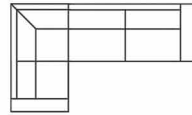

2 seater*
Art. No.: 12778
Dimensions:
H96 x D96 x W151cm

3 seater*
Art. No.: 12779
Dimensions:
H96 x D96 x W208cm

Open corner (L)*
Art. No.: 13549
Dimensions:
H96 x D220 x W285cm

Open corner (R)*
Art. No.: 13550
Dimensions:
H96 x D220 x W285cm

1 seater + corner 90 +
2 seater*
Art. No.: 13037
Dimensions:
H96 x D171 x W228cm

2 seater + corner 90 +
1 seater*
Art. No.: 13036
Dimensions:
H96 x D171 x W228cm

* Arm cushion is included

DORSET

1,5 seater without arms+
corner 90 + 3 seater*
Art. No.: 14277
Dimensions:
H96 x D184 x W285cm

3 seater + corner 90 +
1,5 seater without arms*
Art. No.: 14278
Dimensions:
H96 x D184 x W285cm

1 seater+corner 90+
3 seater*
Art. No.: 13618
Dimensions:
H96 x D171 x W285cm

3 seater+corner 90+
1 seater*
Art. No.: 13619
Dimensions:
H96 x D171 x W285cm

2 seater + corner 90 +
2 seater
Art. No.: 14012
Dimensions:
H96 x D228 x W228cm

Footstool with storage +
1,5 seater + corner 90 +
2 seater*
Art. No.: 14527
Dimensions:
H96 x D244 x W228cm

2 seater + corner 90 +
1,5 seater + footstool
with storage*
Art. No.: 14528
Dimensions:
H96 x D244 x W228cm