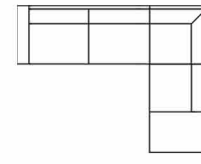

3 seater + corner 90 +
1,5 seater without arms*
Art. No.: 14278
Dimensions:
H96 x D184 x W285cm

1 seater+corner 90+
3 seater*
Art. No.: 13618
Dimensions:
H96 x D171 x W285cm

3 seater+corner 90+
1 seater*
Art. No.: 13619
Dimensions:
H96 x D171 x W285cm

2 seater + corner 90 +
2 seater
Art. No.: 14012
Dimensions:
H96 x D228 x W228cm

Footstool with storage +
1,5 seater + corner 90 +
2 seater*
Art. No.: 14527
Dimensions:
H96 x D244 x W228cm

2 seater + corner 90 +
1,5 seater + footstool
with storage*
Art. No.: 14528
Dimensions:
H96 x D244 x W228cm

Footstool + 1,5 seater +
corner 90 + 3 seater*
Art. No.: 14389
Dimensions:
H96 x D244 x W285cm

3 seater + corner 90 +
1,5 seater + footstool*
Art. No.: 14390
Dimensions:
H96 x D244 x W285cm

Footstool with storage +
1,5 seater + corner 90 +
3 seater (R)*
Art. No.: 14296
Dimensions:
H96 x D184 x W285cm

3 seater + corner 90 +
1,5 seater + footstool
with storage (L)*
Art. No.: 14297
Dimensions:
H96 x D184 x W285cm

2 seater+corner 90+
3 seater*
Art. No.: 12932
Dimensions:
H96 x D228 x W285cm

3 seater+corner 90+
2 seater*
Art. No.: 12933
Dimensions:
H96 x D228 x W285cm