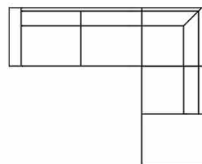

Footstool + 1,5 seater +
corner 90 + 3 seater*
Art. No.: 14389
Dimensions:
H96 x D244 x W285cm

3 seater + corner 90 +
1,5 seater + footstool*
Art. No.: 14390
Dimensions:
H96 x D244 x W285cm

Footstool with storage +
1,5 seater + corner 90 +
3 seater (R)*
Art. No.: 14296
Dimensions:
H96 x D184 x W285cm

3 seater + corner 90 +
1,5 seater + footstool
with storage (L)*
Art. No.: 14297
Dimensions:
H96 x D184 x W285cm

2 seater+corner 90+
3 seater*
Art. No.: 12932
Dimensions:
H96 x D228 x W285cm

3 seater+corner 90+
2 seater*
Art. No.: 12933
Dimensions:
H96 x D228 x W285cm

Technical data

Footstool without storage
(square) + 1,5 seater +
corner 90 + 3 seater *
Art. No.: 14756
Dimensions:
H96 x D280 x W285cm

3 seater + corner 90 +
1,5 seater + footstool
without storage (square)*
Art. No.: 14757
Dimensions:
H96 x D280 x W285cm