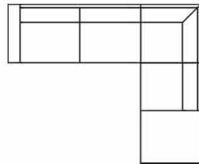

3 seater + corner 90 +
1,5 seater without arms*
Art. No.: 14278
Dimensions:
H96 x D184 x W285cm

1 seater+corner 90+
3 seater*
Art. No.: 13618
Dimensions:
H96 x D171 x W285cm

3 seater+corner 90+
1 seater*
Art. No.: 13619
Dimensions:
H96 x D171 x W285cm

2 seater + corner 90 +
2 seater
Art. No.: 14012
Dimensions:
H96 x D228 x W228cm

Footstool with storage +
1,5 seater + corner 90 +
2 seater*
Art. No.: 14527
Dimensions:
H96 x D244 x W228cm

2 seater + corner 90 +
1,5 seater + footstool
with storage*
Art. No.: 14528
Dimensions:
H96 x D244 x W228cm

Footstool + 1,5 seater +
corner 90 + 3 seater*
Art. No.: 14389
Dimensions:
H96 x D244 x W285cm

3 seater + corner 90 +
1,5 seater + footstool*
Art. No.: 14390
Dimensions:
H96 x D244 x W285cm

Footstool with storage +
1,5 seater + corner 90 +
3 seater (R)*
Art. No.: 14296
Dimensions:
H96 x D184 x W285cm