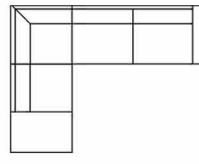

3 seater + corner 90 +
1,5 seater without arms*
Art. No.: 14278
Dimensions:
H96 x D184 x W285cm

1 seater+corner 90+
3 seater*
Art. No.: 13618
Dimensions:
H96 x D171 x W285cm

3 seater+corner 90+
1 seater*
Art. No.: 13619
Dimensions:
H96 x D171 x W285cm

2 seater + corner 90 +
2 seater
Art. No.: 14012
Dimensions:
H96 x D228 x W228cm

Footstool with storage +
1,5 seater + corner 90 +
2 seater*
Art. No.: 14527
Dimensions:
H96 x D244 x W228cm

2 seater + corner 90 +
1,5 seater + footstool
with storage*
Art. No.: 14528
Dimensions:
H96 x D244 x W228cm

Footstool + 1,5 seater +
corner 90 + 3 seater*
Art. No.: 14389
Dimensions:
H96 x D244 x W285cm

3 seater + corner 90 +
1,5 seater + footstool*
Art. No.: 14390
Dimensions:
H96 x D244 x W285cm

Footstool with storage +
1,5 seater + corner 90 +
3 seater (R)*
Art. No.: 14296
Dimensions:
H96 x D184 x W285cm

3 seater + corner 90 +
1,5 seater + footstool
with storage (L)*
Art. No.: 14297
Dimensions:
H96 x D184 x W285cm

2 seater+corner 90+
3 seater*
Art. No.: 12932
Dimensions:
H96 x D228 x W285cm

3 seater+corner 90+
2 seater*
Art. No.: 12933
Dimensions:
H96 x D228 x W285cm