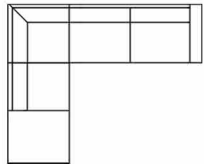

2 seater*
Art. No.: 12778
Dimensions:
H96 x D96 x W151cm

3 seater*
Art. No.: 12779
Dimensions:
H96 x D96 x W208cm

Open corner (L)*
Art. No.: 13549
Dimensions:
H96 x D220 x W285cm

Open corner (R)*
Art. No.: 13550
Dimensions:
H96 x D220 x W285cm

1 seater + corner 90 +
2 seater*
Art. No.: 13037
Dimensions:
H96 x D171 x W228cm

2 seater + corner 90 +
1 seater*
Art. No.: 13036
Dimensions:
H96 x D171 x W228cm

* Arm cushion is included

DORSET

1,5 seater without arms+
corner 90 + 3 seater*
Art. No.: 14277
Dimensions:
H96 x D184 x W285cm

3 seater + corner 90 +
1,5 seater without arms*
Art. No.: 14278
Dimensions:
H96 x D184 x W285cm

1 seater+corner 90+
3 seater*
Art. No.: 13618
Dimensions:
H96 x D171 x W285cm

3 seater+corner 90+
1 seater*
Art. No.: 13619
Dimensions:
H96 x D171 x W285cm

2 seater + corner 90 +
2 seater
Art. No.: 14012
Dimensions:
H96 x D228 x W228cm

Footstool with storage +
1,5 seater + corner 90 +
2 seater*
Art. No.: 14527
Dimensions:
H96 x D244 x W228cm

2 seater + corner 90 +
1,5 seater + footstool
with storage*
Art. No.: 14528
Dimensions:
H96 x D244 x W228cm