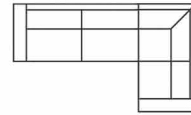

1 seater intermodule
without arms
Art. No.: 14562
Dimensions:
H96 x D96 x W56cm

1,5 seater intermodule
without arms
Art. No.: 14576
Dimensions:
H96 x D96 x W88cm

1 seater
Art. No.: 12777
Dimensions:
H96 x D96 x W93cm

2 seater*
Art. No.: 12778
Dimensions:
H96 x D96 x W151cm

3 seater*
Art. No.: 12779
Dimensions:
H96 x D96 x W208cm

Open corner (L)*
Art. No.: 13549
Dimensions:
H96 x D220 x W285cm

Open corner (R)*
Art. No.: 13550
Dimensions:
H96 x D220 x W285cm

1 seater + corner 90 +
2 seater*
Art. No.: 13037
Dimensions:
H96 x D171 x W228cm

2 seater + corner 90 +
1 seater*
Art. No.: 13036
Dimensions:
H96 x D171 x W228cm

* Arm cushion is included

DORSET

1,5 seater without arms+
corner 90 + 3 seater*
Art. No.: 14277
Dimensions:
H96 x D184 x W285cm

3 seater + corner 90 +
1,5 seater without arms*
Art. No.: 14278
Dimensions:
H96 x D184 x W285cm

1 seater+corner 90+
3 seater*
Art. No.: 13618
Dimensions:
H96 x D171 x W285cm

3 seater+corner 90+
1 seater*
Art. No.: 13619
Dimensions:
H96 x D171 x W285cm