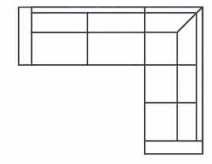

3 seater + corner 90 +
1,5 seater without arms*
Art. No.: 14278
Dimensions:
H96 x D184 x W285cm

1 seater+corner 90+
3 seater*
Art. No.: 13618
Dimensions:
H96 x D171 x W285cm

3 seater+corner 90+
1 seater*
Art. No.: 13619
Dimensions:
H96 x D171 x W285cm

2 seater + corner 90 +
2 seater
Art. No.: 14012
Dimensions:
H96 x D228 x W228cm

Footstool with storage +
1,5 seater + corner 90 +
2 seater*
Art. No.: 14527
Dimensions:
H96 x D244 x W228cm

2 seater + corner 90 +
1,5 seater + footstool
with storage*
Art. No.: 14528
Dimensions:
H96 x D244 x W228cm

Footstool + 1,5 seater +
corner 90 + 3 seater*
Art. No.: 14389
Dimensions:
H96 x D244 x W285cm

3 seater + corner 90 +
1,5 seater + footstool*
Art. No.: 14390
Dimensions:
H96 x D244 x W285cm

Footstool with storage +
1,5 seater + corner 90 +
3 seater (R)*
Art. No.: 14296
Dimensions:
H96 x D184 x W285cm

3 seater + corner 90 +
1,5 seater + footstool
with storage (L)*
Art. No.: 14297
Dimensions:
H96 x D184 x W285cm

2 seater+corner 90+
3 seater*
Art. No.: 12932
Dimensions:
H96 x D228 x W285cm

3 seater+corner 90+
2 seater*
Art. No.: 12933
Dimensions:
H96 x D228 x W285cm