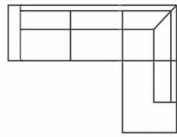

2 seater
Art. No.: 14244
Dimensions:
H88 x D90 x W169cm

3 seater
Art. No.: 14242
Dimensions:
H88 x D90 x W206cm

Chaiselongue with 2 seater (L)
Art. No.: 14245
Dimensions:
H88 x D155 x W236cm

Chaiselongue with 2 seater (R)
Art. No.: 14246
Dimensions:
H88 x D155 x W236cm

Chaiselongue with 3 seater (L)
Art. No.: 14247
Dimensions:
H88 x D155 x W273cm

Chaiselongue with 3 seater (R)
Art. No.: 14248
Dimensions:
H88 x D155 x W273cm

HARLOW

Open corner
with 3 seater (L)
Art. No.: 14249
Dimensions:
H88 x D208 x W280cm

Open corner
with 3 seater (R)
Art. No.: 14250
Dimensions:
H88 x D208 x W280cm

XL chaiselongue
with 2 seater (L)
Art. No.: 14708
Dimensions:
H88 x D152 x W259cm

XL chaiselongue
with 2 seater (R)
Art. No.: 14709
Dimensions:
H88 x D152 x W259cm

XL chaiselongue
with 3 seater (L)
Art. No.: 14710
Dimensions:
H88 x D152 x W296cm

XL chaiselongue
with 3 seater (R)
Art. No.: 14711
Dimensions:
H88 x D152 x W296cm

3 seater + corner 90+
3 seater
Art. No.: 14745
Dimensions:
H88 x D278 x W278cm