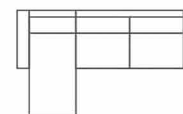

Open corner

1 seater

Chaiselongue

HARLOW

Cosy corner

Open corner

XL chaiselongue

1 seater
Art. No.: 14243
Dimensions:
H88 x D90 x W102cm

2 seater
Art. No.: 14244
Dimensions:
H88 x D90 x W169cm

3 seater
Art. No.: 14242
Dimensions:
H88 x D90 x W206cm

Chaiselongue with 2 seater (L)
Art. No.: 14245
Dimensions:
H88 x D155 x W236cm

Chaiselongue with 2 seater (R)
Art. No.: 14246
Dimensions:
H88 x D155 x W236cm

Chaiselongue with 3 seater (L)
Art. No.: 14247
Dimensions:
H88 x D155 x W273cm

Chaiselongue with 3 seater (R)
Art. No.: 14248
Dimensions:
H88 x D155 x W273cm

HARLOW

Open corner
with 3 seater (L)
Art. No.: 14249
Dimensions:
H88 x D208 x W280cm

Open corner
with 3 seater (R)
Art. No.: 14250
Dimensions:
H88 x D208 x W280cm

XL chaiselongue
with 2 seater (L)
Art. No.: 14708
Dimensions:
H88 x D152 x W259cm

XL chaiselongue
with 2 seater (R)
Art. No.: 14709
Dimensions:
H88 x D152 x W259cm