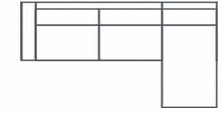

Chaiselongue with 3 seater (L)
Art. No.: 14247
Dimensions:
H88 x D155 x W273cm

Chaiselongue with 3 seater (R)
Art. No.: 14248
Dimensions:
H88 x D155 x W273cm

HARLOW

Open corner
with 3 seater (L)
Art. No.: 14249
Dimensions:
H88 x D208 x W280cm

Open corner
with 3 seater (R)
Art. No.: 14250
Dimensions:
H88 x D208 x W280cm

XL chaiselongue
with 2 seater (L)
Art. No.: 14708
Dimensions:
H88 x D152 x W259cm

XL chaiselongue
with 2 seater (R)
Art. No.: 14709
Dimensions:
H88 x D152 x W259cm

XL chaiselongue
with 3 seater (L)
Art. No.: 14710
Dimensions:
H88 x D152 x W296cm

XL chaiselongue
with 3 seater (R)
Art. No.: 14711
Dimensions:
H88 x D152 x W296cm

3 seater + corner 90+
3 seater
Art. No.: 14745
Dimensions:
H88 x D278 x W278cm