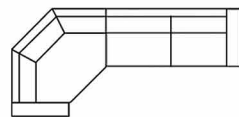

Chaiselongue with 3 seater (L)
Art. No.: 14247
Dimensions:
H88 x D155 x W273cm

Chaiselongue with 3 seater (R)
Art. No.: 14248
Dimensions:
H88 x D155 x W273cm

HARLOW

Open corner
with 3 seater (L)
Art. No.: 14249
Dimensions:
H88 x D208 x W280cm

Open corner
with 3 seater (R)
Art. No.: 14250
Dimensions:
H88 x D208 x W280cm

XL chaiselongue
with 2 seater (L)
Art. No.: 14708
Dimensions:
H88 x D152 x W259cm

XL chaiselongue
with 2 seater (R)
Art. No.: 14709
Dimensions:
H88 x D152 x W259cm

XL chaiselongue
with 3 seater (L)
Art. No.: 14710
Dimensions:
H88 x D152 x W296cm

XL chaiselongue
with 3 seater (R)
Art. No.: 14711
Dimensions:
H88 x D152 x W296cm

3 seater + corner 90+
3 seater
Art. No.: 14745
Dimensions:
H88 x D278 x W278cm

Cosy corner with 2 seater (L)
Art. No.: 14712
Dimensions:
H88 x D161 x W314cm

Cosy corner with 2 seater (R)
Art. No.: 14713
Dimensions:
H88 x D161 x W314cm

Cosy corner with 3 seater (L)
Art. No.: 14714
Dimensions:
H88 x D161 x W333cm