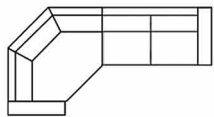

Chaiselongue with 3 seater (L)
Art. No.: 14247
Dimensions:
H88 x D155 x W273cm

Chaiselongue with 3 seater (R)
Art. No.: 14248
Dimensions:
H88 x D155 x W273cm

HARLOW

Open corner
with 3 seater (L)
Art. No.: 14249
Dimensions:
H88 x D208 x W280cm

Open corner
with 3 seater (R)
Art. No.: 14250
Dimensions:
H88 x D208 x W280cm

XL chaiselongue
with 2 seater (L)
Art. No.: 14708
Dimensions:
H88 x D152 x W259cm

XL chaiselongue
with 2 seater (R)
Art. No.: 14709
Dimensions:
H88 x D152 x W259cm

XL chaiselongue
with 3 seater (L)
Art. No.: 14710
Dimensions:
H88 x D152 x W296cm

XL chaiselongue
with 3 seater (R)
Art. No.: 14711
Dimensions:
H88 x D152 x W296cm

3 seater + corner 90+
3 seater
Art. No.: 14745
Dimensions:
H88 x D278 x W278cm

Cosy corner with 2 seater (L)
Art. No.: 14712
Dimensions:
H88 x D161 x W314cm

Cosy corner with 2 seater (R)
Art. No.: 14713
Dimensions:
H88 x D161 x W314cm

Cosy corner with 3 seater (L)
Art. No.: 14714
Dimensions:
H88 x D161 x W333cm