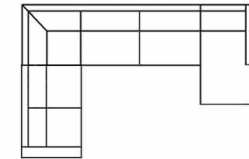

Open corner
with 3 seater (R)
Art. No.: 14250
Dimensions:
H88 x D208 x W280cm

XL chaiselongue
with 2 seater (L)
Art. No.: 14708
Dimensions:
H88 x D152 x W259cm

XL chaiselongue
with 2 seater (R)
Art. No.: 14709
Dimensions:
H88 x D152 x W259cm

XL chaiselongue
with 3 seater (L)
Art. No.: 14710
Dimensions:
H88 x D152 x W296cm

XL chaiselongue
with 3 seater (R)
Art. No.: 14711
Dimensions:
H88 x D152 x W296cm

3 seater + corner 90+
3 seater
Art. No.: 14745
Dimensions:
H88 x D278 x W278cm

Cosy corner with 2 seater (L)
Art. No.: 14712
Dimensions:
H88 x D161 x W314cm

Cosy corner with 2 seater (R)
Art. No.: 14713
Dimensions:
H88 x D161 x W314cm

Cosy corner with 3 seater (L)
Art. No.: 14714
Dimensions:
H88 x D161 x W333cm

Cosy corner with 3 seater (R)
Art. No.: 14715
Dimensions:
H88 x D161 x W333cm

U corner (L)
Art. No.: 14743
Dimensions:
H88 x D242 x W349cm

U corner (R)
Art. No.: 14744
Dimensions:
H88 x D242 x W349cm

Footstool
Art. No.: 14583
Dimensions:
H47 x D70 x W70cm