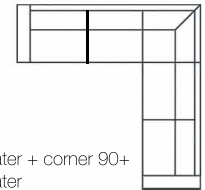

Chaiselongue with 3 seater (L)
Art. No.: 14247
Dimensions:
H88 x D155 x W273cm

Chaiselongue with 3 seater (R)
Art. No.: 14248
Dimensions:
H88 x D155 x W273cm

HARLOW

Open corner
with 3 seater (L)
Art. No.: 14249
Dimensions:
H88 x D208 x W280cm

Open corner
with 3 seater (R)
Art. No.: 14250
Dimensions:
H88 x D208 x W280cm

XL chaiselongue
with 2 seater (L)
Art. No.: 14708
Dimensions:
H88 x D152 x W259cm

XL chaiselongue
with 2 seater (R)
Art. No.: 14709
Dimensions:
H88 x D152 x W259cm

XL chaiselongue
with 3 seater (L)
Art. No.: 14710
Dimensions:
H88 x D152 x W296cm

XL chaiselongue
with 3 seater (R)
Art. No.: 14711
Dimensions:
H88 x D152 x W296cm

3 seater + corner 90+
3 seater
Art. No.: 14745
Dimensions:
H88 x D278 x W278cm

Cosy corner with 2 seater (L)
Art. No.: 14712
Dimensions:
H88 x D161 x W314cm

Cosy corner with 2 seater (R)
Art. No.: 14713
Dimensions:
H88 x D161 x W314cm

Cosy corner with 3 seater (L)
Art. No.: 14714
Dimensions:
H88 x D161 x W333cm