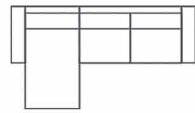

2 seater
Art. No.: 14244
Dimensions:
H88 x D90 x W169cm

3 seater
Art. No.: 14242
Dimensions:
H88 x D90 x W206cm

Chaiselongue with 2 seater (L)
Art. No.: 14245
Dimensions:
H88 x D155 x W236cm

Chaiselongue with 2 seater (R)
Art. No.: 14246
Dimensions:
H88 x D155 x W236cm

Chaiselongue with 3 seater (L)
Art. No.: 14247
Dimensions:
H88 x D155 x W273cm

Chaiselongue with 3 seater (R)
Art. No.: 14248
Dimensions:
H88 x D155 x W273cm

HARLOW

Open corner
with 3 seater (L)
Art. No.: 14249
Dimensions:
H88 x D208 x W280cm

Open corner
with 3 seater (R)
Art. No.: 14250
Dimensions:
H88 x D208 x W280cm

XL chaiselongue
with 2 seater (L)
Art. No.: 14708
Dimensions:
H88 x D152 x W259cm

XL chaiselongue
with 2 seater (R)
Art. No.: 14709
Dimensions:
H88 x D152 x W259cm

XL chaiselongue
with 3 seater (L)
Art. No.: 14710
Dimensions:
H88 x D152 x W296cm

XL chaiselongue
with 3 seater (R)
Art. No.: 14711
Dimensions:
H88 x D152 x W296cm

3 seater + corner 90+
3 seater
Art. No.: 14745
Dimensions:
H88 x D278 x W278cm