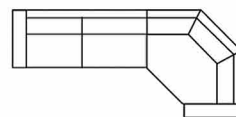

Chaiselongue with 3 seater (L)
Art. No.: 14247
Dimensions:
H88 x D155 x W273cm

Chaiselongue with 3 seater (R)
Art. No.: 14248
Dimensions:
H88 x D155 x W273cm

HARLOW

Open corner
with 3 seater (L)
Art. No.: 14249
Dimensions:
H88 x D208 x W280cm

Open corner
with 3 seater (R)
Art. No.: 14250
Dimensions:
H88 x D208 x W280cm

XL chaiselongue
with 2 seater (L)
Art. No.: 14708
Dimensions:
H88 x D152 x W259cm

XL chaiselongue
with 2 seater (R)
Art. No.: 14709
Dimensions:
H88 x D152 x W259cm

XL chaiselongue
with 3 seater (L)
Art. No.: 14710
Dimensions:
H88 x D152 x W296cm

XL chaiselongue
with 3 seater (R)
Art. No.: 14711
Dimensions:
H88 x D152 x W296cm

3 seater + corner 90+
3 seater
Art. No.: 14745
Dimensions:
H88 x D278 x W278cm

Cosy corner with 2 seater (L)
Art. No.: 14712
Dimensions:
H88 x D161 x W314cm

Cosy corner with 2 seater (R)
Art. No.: 14713
Dimensions:
H88 x D161 x W314cm

Cosy corner with 3 seater (L)
Art. No.: 14714
Dimensions:
H88 x D161 x W333cm