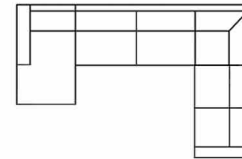

XL chaiselongue
with 3 seater (L)
Art. No.: 14710
Dimensions:
H88 x D152 x W296cm

XL chaiselongue
with 3 seater (R)
Art. No.: 14711
Dimensions:
H88 x D152 x W296cm

3 seater + corner 90+
3 seater
Art. No.: 14745
Dimensions:
H88 x D278 x W278cm

Cosy corner with 2 seater (L)
Art. No.: 14712
Dimensions:
H88 x D161 x W314cm

Cosy corner with 2 seater (R)
Art. No.: 14713
Dimensions:
H88 x D161 x W314cm

Cosy corner with 3 seater (L)
Art. No.: 14714
Dimensions:
H88 x D161 x W333cm

Cosy corner with 3 seater (R)
Art. No.: 14715
Dimensions:
H88 x D161 x W333cm

U corner (L)
Art. No.: 14743
Dimensions:
H88 x D242 x W349cm

U corner (R)
Art. No.: 14744
Dimensions:
H88 x D242 x W349cm

Footstool
Art. No.: 14583
Dimensions:
H47 x D70 x W70cm