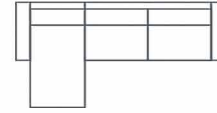

2 seater
Art. No.: 14244
Dimensions:
H88 x D90 x W169cm

3 seater
Art. No.: 14242
Dimensions:
H88 x D90 x W206cm

Chaiselongue with 2 seater (L)
Art. No.: 14245
Dimensions:
H88 x D155 x W236cm

Chaiselongue with 2 seater (R)
Art. No.: 14246
Dimensions:
H88 x D155 x W236cm

Chaiselongue with 3 seater (L)
Art. No.: 14247
Dimensions:
H88 x D155 x W273cm

Chaiselongue with 3 seater (R)
Art. No.: 14248
Dimensions:
H88 x D155 x W273cm

HARLOW

Open corner
with 3 seater (L)
Art. No.: 14249
Dimensions:
H88 x D208 x W280cm

Open corner
with 3 seater (R)
Art. No.: 14250
Dimensions:
H88 x D208 x W280cm

XL chaiselongue
with 2 seater (L)
Art. No.: 14708
Dimensions:
H88 x D152 x W259cm

XL chaiselongue
with 2 seater (R)
Art. No.: 14709
Dimensions:
H88 x D152 x W259cm

XL chaiselongue
with 3 seater (L)
Art. No.: 14710
Dimensions:
H88 x D152 x W296cm

XL chaiselongue
with 3 seater (R)
Art. No.: 14711
Dimensions:
H88 x D152 x W296cm

3 seater + corner 90+
3 seater
Art. No.: 14745
Dimensions:
H88 x D278 x W278cm