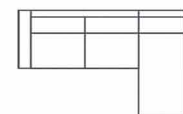

Open corner

1 seater

Chaiselongue

HARLOW

Cosy corner

Open corner

XL chaiselongue

1 seater
Art. No.: 14243
Dimensions:
H88 x D90 x W102cm

2 seater
Art. No.: 14244
Dimensions:
H88 x D90 x W169cm

3 seater
Art. No.: 14242
Dimensions:
H88 x D90 x W206cm

Chaiselongue with 2 seater (L)
Art. No.: 14245
Dimensions:
H88 x D155 x W236cm

Chaiselongue with 2 seater (R)
Art. No.: 14246
Dimensions:
H88 x D155 x W236cm

Chaiselongue with 3 seater (L)
Art. No.: 14247
Dimensions:
H88 x D155 x W273cm

Chaiselongue with 3 seater (R)
Art. No.: 14248
Dimensions:
H88 x D155 x W273cm

HARLOW

Open corner
with 3 seater (L)
Art. No.: 14249
Dimensions:
H88 x D208 x W280cm

Open corner
with 3 seater (R)
Art. No.: 14250
Dimensions:
H88 x D208 x W280cm

XL chaiselongue
with 2 seater (L)
Art. No.: 14708
Dimensions:
H88 x D152 x W259cm

XL chaiselongue
with 2 seater (R)
Art. No.: 14709
Dimensions:
H88 x D152 x W259cm