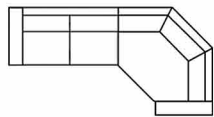

Chaiselongue with 3 seater (L)
Art. No.: 14247
Dimensions:
H88 x D155 x W273cm

Chaiselongue with 3 seater (R)
Art. No.: 14248
Dimensions:
H88 x D155 x W273cm

HARLOW

Open corner
with 3 seater (L)
Art. No.: 14249
Dimensions:
H88 x D208 x W280cm

Open corner
with 3 seater (R)
Art. No.: 14250
Dimensions:
H88 x D208 x W280cm

XL chaiselongue
with 2 seater (L)
Art. No.: 14708
Dimensions:
H88 x D152 x W259cm

XL chaiselongue
with 2 seater (R)
Art. No.: 14709
Dimensions:
H88 x D152 x W259cm

XL chaiselongue
with 3 seater (L)
Art. No.: 14710
Dimensions:
H88 x D152 x W296cm

XL chaiselongue
with 3 seater (R)
Art. No.: 14711
Dimensions:
H88 x D152 x W296cm

3 seater + corner 90+
3 seater
Art. No.: 14745
Dimensions:
H88 x D278 x W278cm

Cosy corner with 2 seater (L)
Art. No.: 14712
Dimensions:
H88 x D161 x W314cm

Cosy corner with 2 seater (R)
Art. No.: 14713
Dimensions:
H88 x D161 x W314cm

Cosy corner with 3 seater (L)
Art. No.: 14714
Dimensions:
H88 x D161 x W333cm