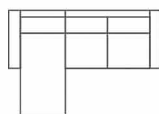

Open corner

1 seater

Chaiselongue

HARLOW

Cosy corner

Open corner

XL chaiselongue

1 seater
Art. No.: 14243
Dimensions:
H88 x D90 x W102cm

2 seater
Art. No.: 14244
Dimensions:
H88 x D90 x W169cm

3 seater
Art. No.: 14242
Dimensions:
H88 x D90 x W206cm

Chaiselongue with 2 seater (L)
Art. No.: 14245
Dimensions:
H88 x D155 x W236cm

Chaiselongue with 2 seater (R)
Art. No.: 14246
Dimensions:
H88 x D155 x W236cm

Chaiselongue with 3 seater (L)
Art. No.: 14247
Dimensions:
H88 x D155 x W273cm

Chaiselongue with 3 seater (R)
Art. No.: 14248
Dimensions:
H88 x D155 x W273cm

HARLOW

Open corner
with 3 seater (L)
Art. No.: 14249
Dimensions:
H88 x D208 x W280cm

Open corner
with 3 seater (R)
Art. No.: 14250
Dimensions:
H88 x D208 x W280cm

XL chaiselongue
with 2 seater (L)
Art. No.: 14708
Dimensions:
H88 x D152 x W259cm

XL chaiselongue
with 2 seater (R)
Art. No.: 14709
Dimensions:
H88 x D152 x W259cm