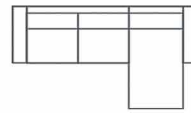

2 seater
Art. No.: 14244
Dimensions:
H88 x D90 x W169cm

3 seater
Art. No.: 14242
Dimensions:
H88 x D90 x W206cm

Chaiselongue with 2 seater (L)
Art. No.: 14245
Dimensions:
H88 x D155 x W236cm

Chaiselongue with 2 seater (R)
Art. No.: 14246
Dimensions:
H88 x D155 x W236cm

Chaiselongue with 3 seater (L)
Art. No.: 14247
Dimensions:
H88 x D155 x W273cm

Chaiselongue with 3 seater (R)
Art. No.: 14248
Dimensions:
H88 x D155 x W273cm

HARLOW

Open corner
with 3 seater (L)
Art. No.: 14249
Dimensions:
H88 x D208 x W280cm

Open corner
with 3 seater (R)
Art. No.: 14250
Dimensions:
H88 x D208 x W280cm

XL chaiselongue
with 2 seater (L)
Art. No.: 14708
Dimensions:
H88 x D152 x W259cm

XL chaiselongue
with 2 seater (R)
Art. No.: 14709
Dimensions:
H88 x D152 x W259cm

XL chaiselongue
with 3 seater (L)
Art. No.: 14710
Dimensions:
H88 x D152 x W296cm

XL chaiselongue
with 3 seater (R)
Art. No.: 14711
Dimensions:
H88 x D152 x W296cm

3 seater + corner 90+
3 seater
Art. No.: 14745
Dimensions:
H88 x D278 x W278cm