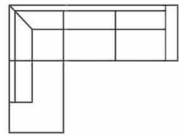

Open corner

1 seater

Chaiselongue

HARLOW

Cosy corner

Open corner

XL chaiselongue

1 seater
Art. No.: 14243
Dimensions:
H88 x D90 x W102cm

2 seater
Art. No.: 14244
Dimensions:
H88 x D90 x W169cm

3 seater
Art. No.: 14242
Dimensions:
H88 x D90 x W206cm

Chaiselongue with 2 seater (L)
Art. No.: 14245
Dimensions:
H88 x D155 x W236cm

Chaiselongue with 2 seater (R)
Art. No.: 14246
Dimensions:
H88 x D155 x W236cm

Chaiselongue with 3 seater (L)
Art. No.: 14247
Dimensions:
H88 x D155 x W273cm

Chaiselongue with 3 seater (R)
Art. No.: 14248
Dimensions:
H88 x D155 x W273cm

HARLOW

Open corner
with 3 seater (L)
Art. No.: 14249
Dimensions:
H88 x D208 x W280cm

Open corner
with 3 seater (R)
Art. No.: 14250
Dimensions:
H88 x D208 x W280cm

XL chaiselongue
with 2 seater (L)
Art. No.: 14708
Dimensions:
H88 x D152 x W259cm

XL chaiselongue
with 2 seater (R)
Art. No.: 14709
Dimensions:
H88 x D152 x W259cm